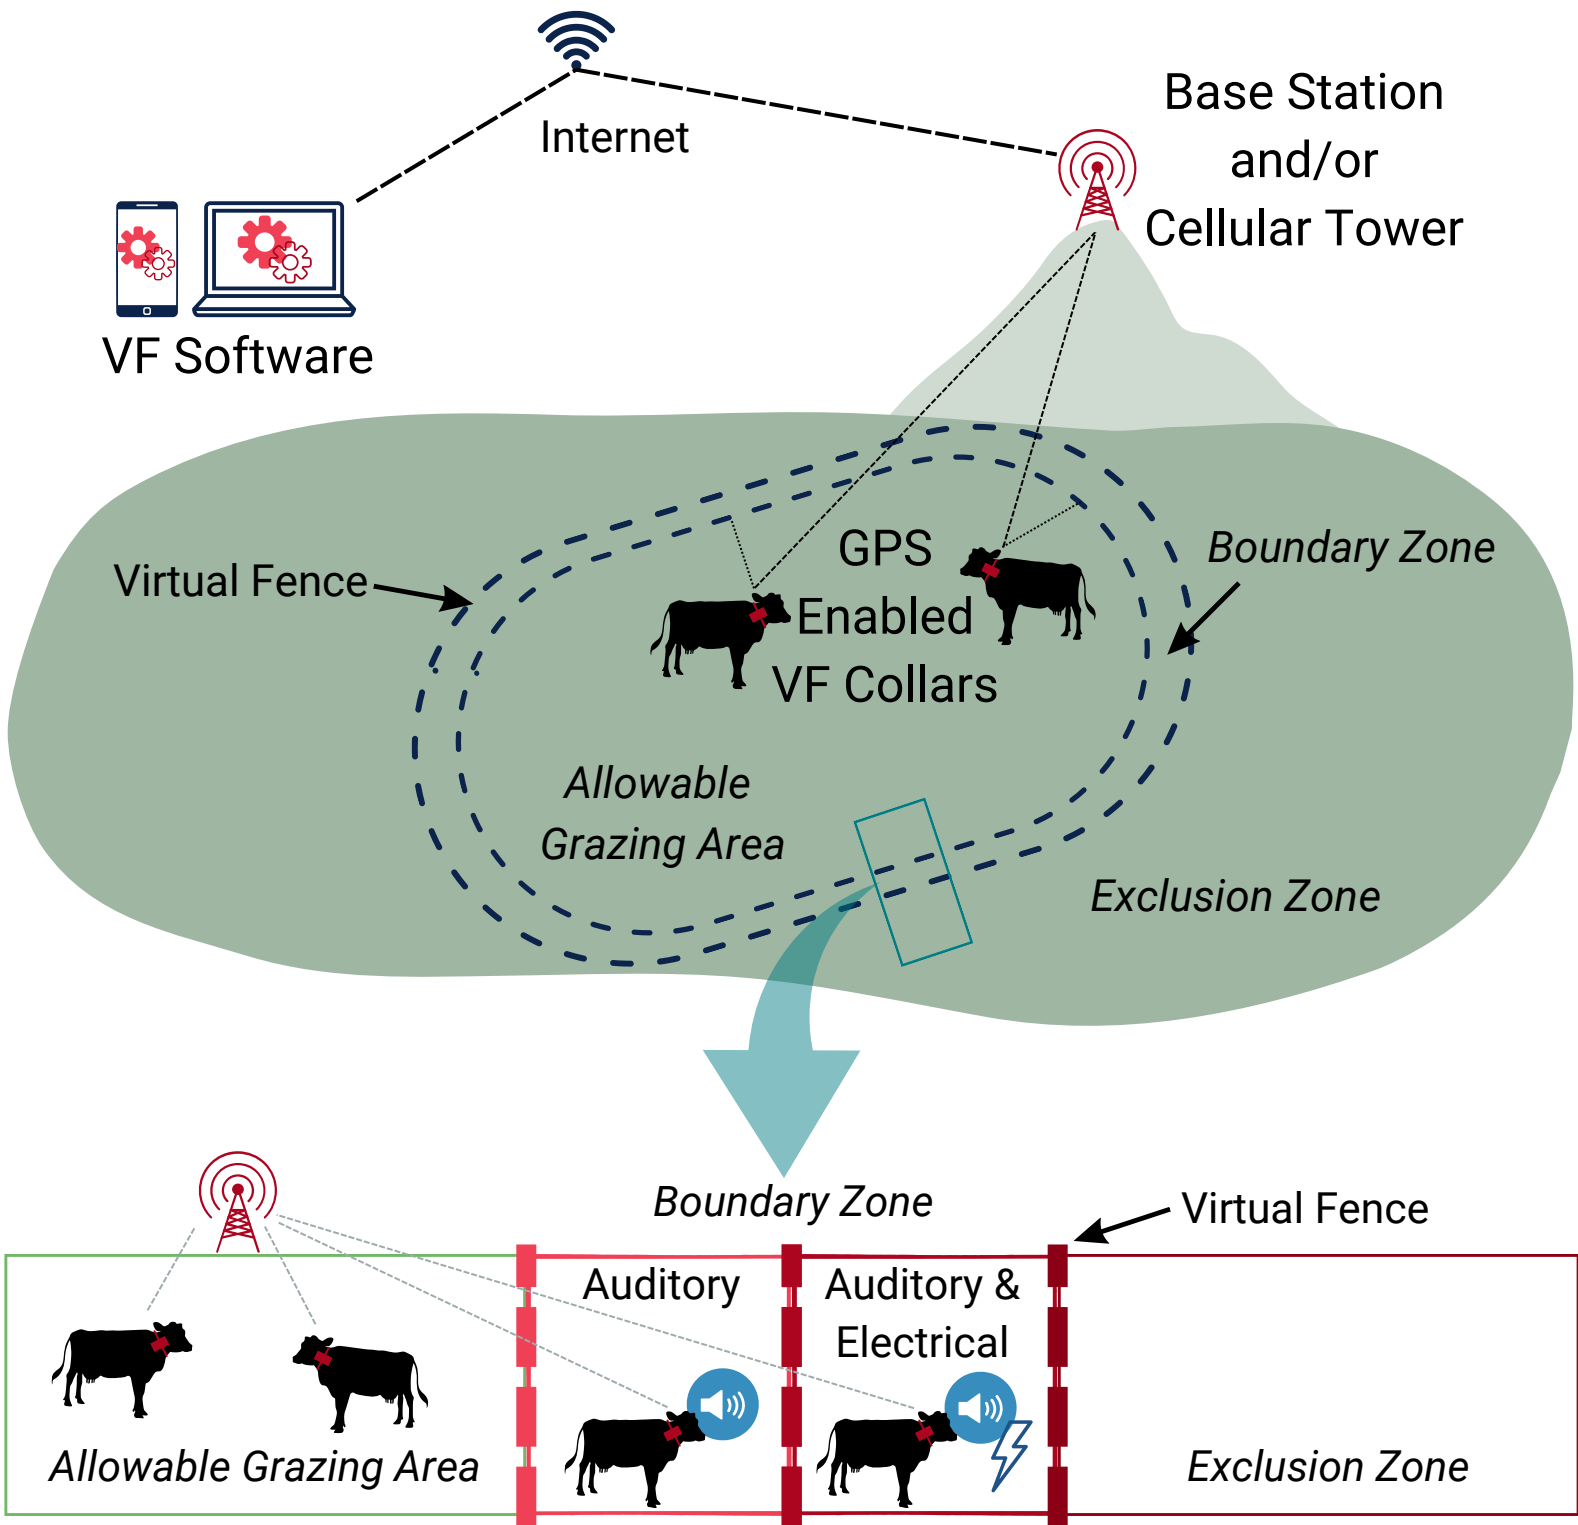

What is VF?

Basics of a Virtual Fencing System

This work is supported by USDA NIFA WSARE (project no. WPDP22-016) & AFRI IDEAS (award no. 2022-10726). Additional funding was provided by Arizona Experiment Station and the Marley Endowment for Sustainable Rangeland Stewardship.

THE UNIVERSITY OF ARIZONA
Cooperative Extension
Livestock Extension
COLLEGE OF AGRICULTURE & LIFE SCIENCES
Natural Resources & the Environment