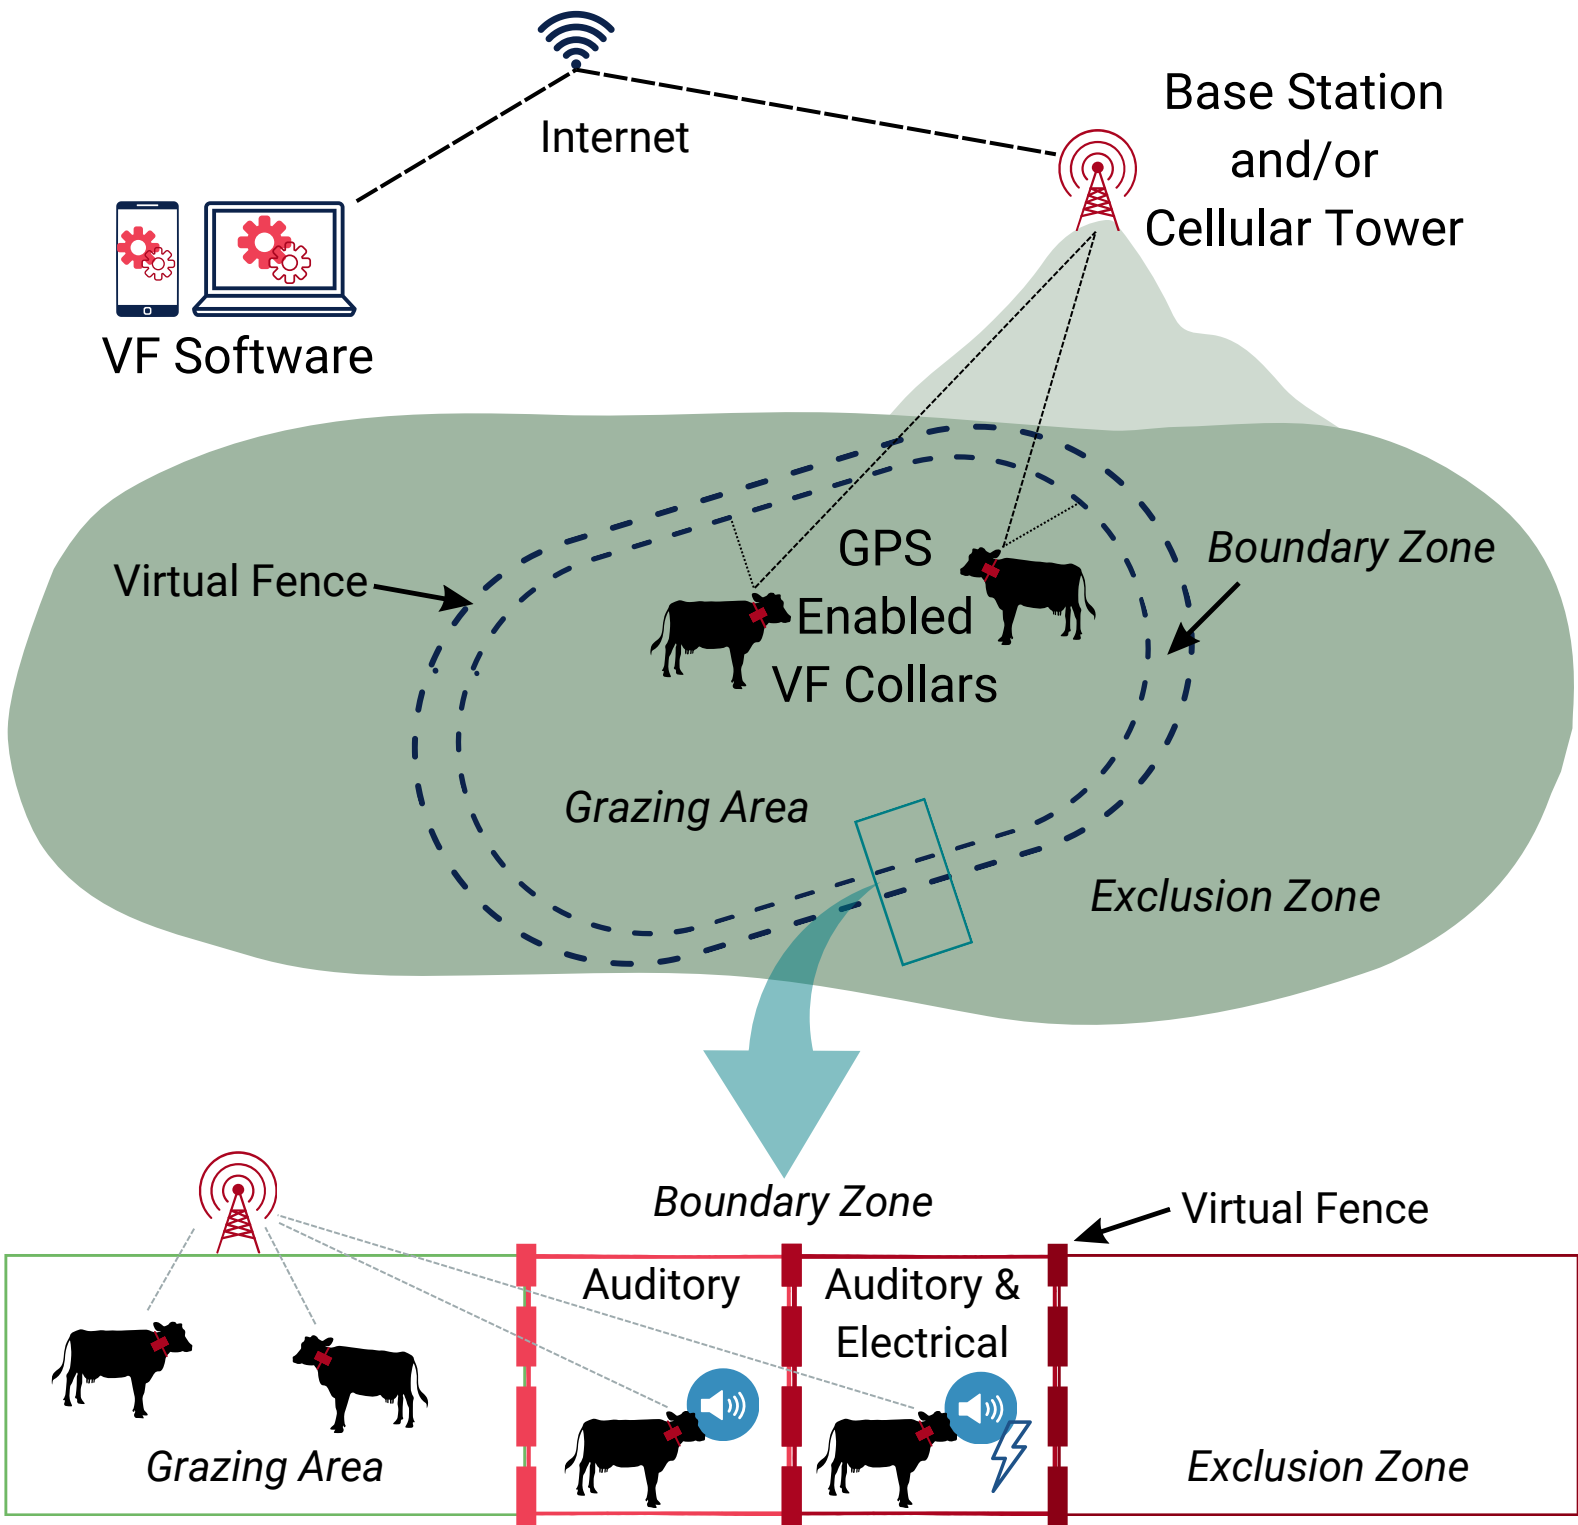

What is VF?

Basics of a Virtual Fence System

This work is supported by USDA NIFA WSARE (project no. WPDP22-016) & AFRI IDEAS (award no. 2022-10726). Additional funding was provided by Arizona Experiment Station and the Marley Endowment for Sustainable Rangeland Stewardship.

THE UNIVERSITY OF ARIZONA
Cooperative Extension
Livestock Extension
COLLEGE OF AGRICULTURE & LIFE SCIENCES
**Natural Resources
& the Environment**